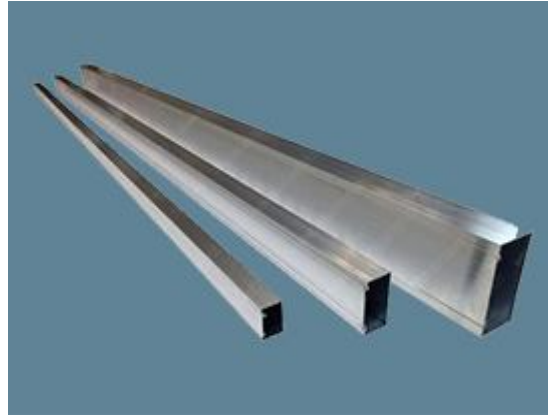

Ceiling Raceways

Ceiling Raceways is essentially an enclosed conduit to provide a physical pathway to carry wires and cables. Ceiling Raceways are also known as floor trunking system or under /on floor duct system and popularly as electrical wire raceway. We manufacture world class Ceiling Raceways. These Ceiling Raceways are demanded for the installation of networking cables with accuracy. Our organization is one of the leading manufacturers of Ceiling Raceways, which are extensively used in several industries for different applications.