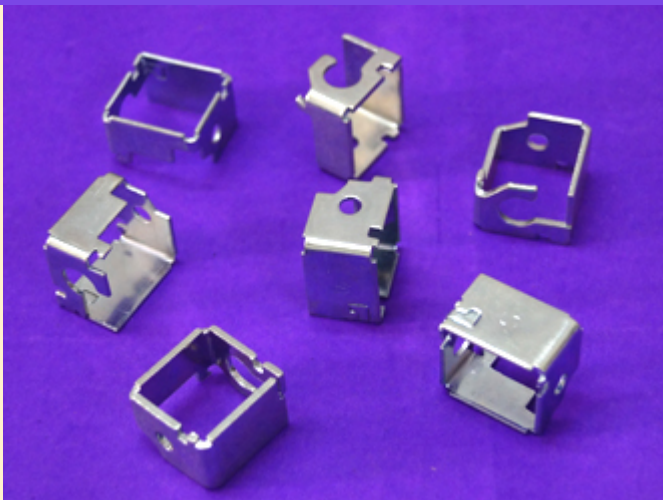

MCB Components

- We are engaged in offering MCB Components such as Terminal Clamp, Outer Yoke, J Clamp, Ms Arc Runner & MS Rail etc. The entire MCB components, electrical components and others products are manufactured in our company are of top quality. Our functional team are totally devoted to the work and produce high quality components that the reason all of our client are satisfied & rewarded us repeated orders.

• TERMINAL CLAMP

- Range: As per drawing

Material: M.S and as per requirement.

• OUTER YOKE

- Range: As per drawing

Material: M.S and as per requirement.

-
- **MS ARC RUNNER**

-
- Range: As per drawing

Material: M.S and as per requirement.

- **CABLE CLAMP ASSEMBLY**

-
- Range: As per drawing

Material: M.S and as per requirement.

- **J-CLAMP**

-
- Range: As per drawing

Material: M.S and as per requirement.